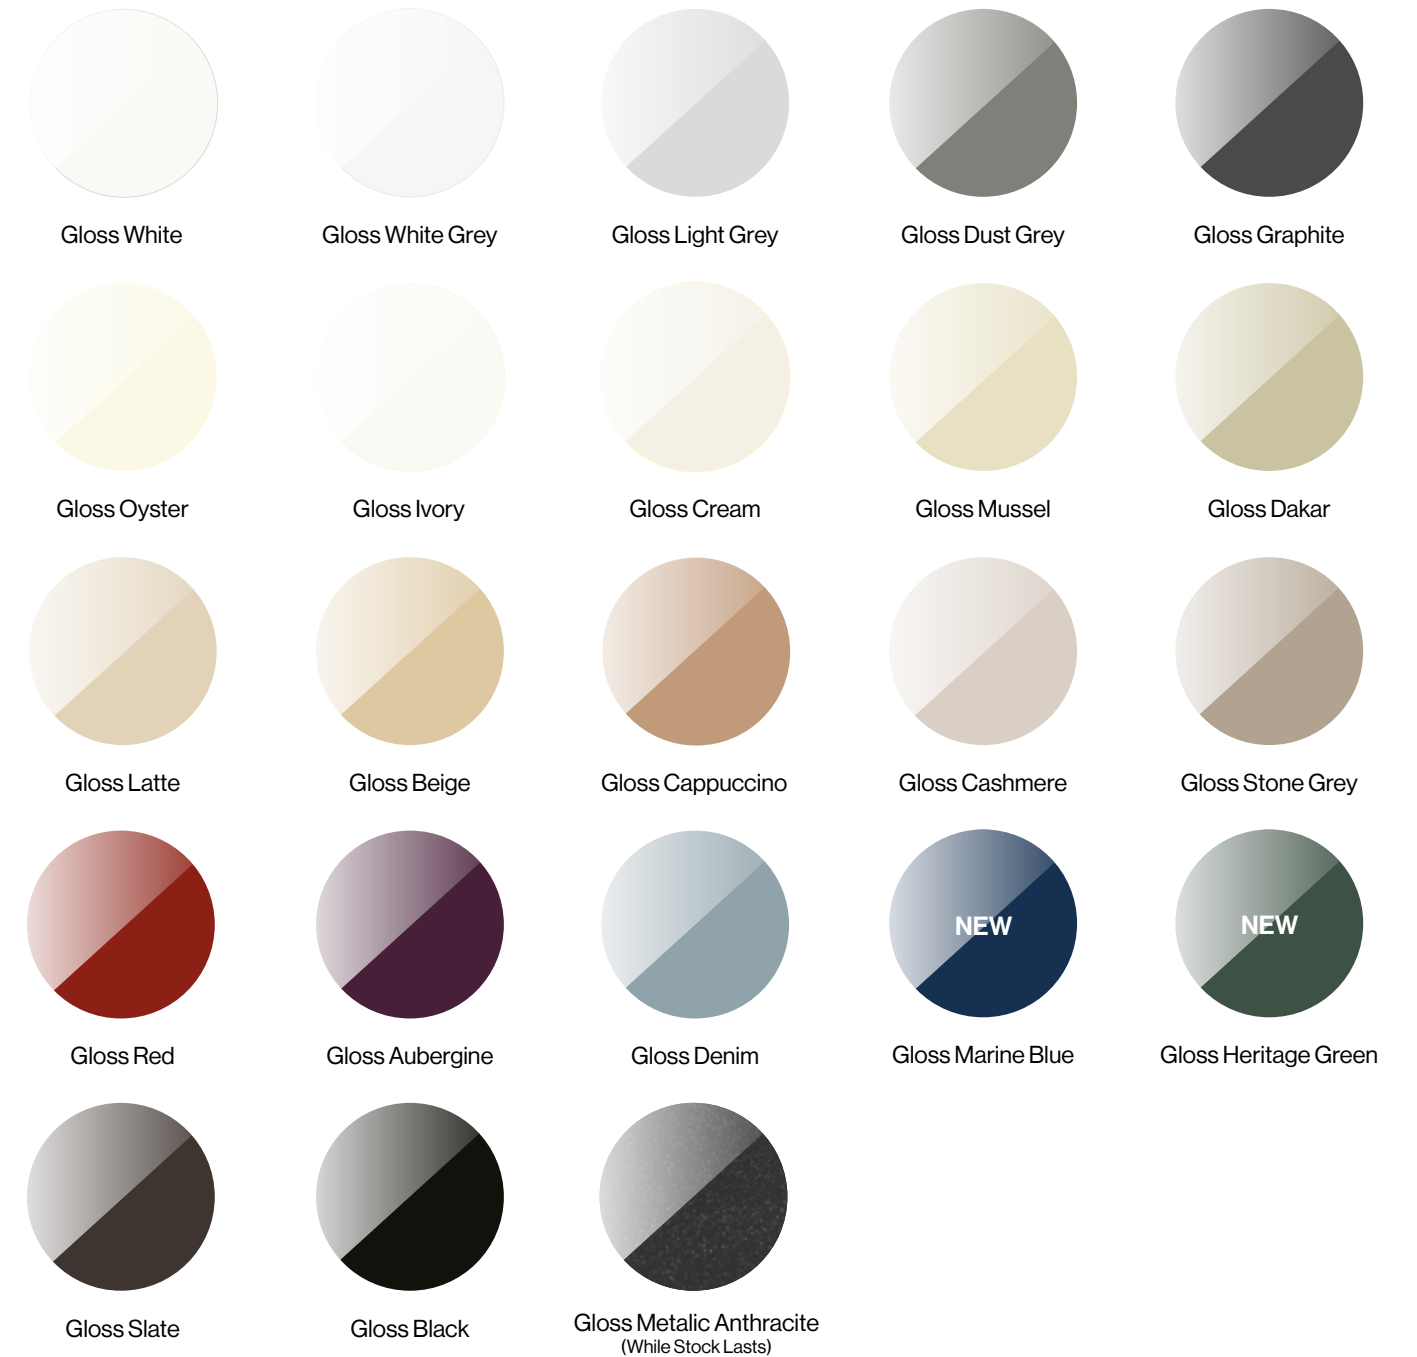

## Matt Finishes / Woodgrain Effects

## Matt Finishes / Legno

**Matt Finishes / Smooth**

**Matt Finishes / Super Smooth Matt Uni-Colours Super Smooth Matt Uni-Colours**

**Gloss Finishes / High Gloss Uni-Colours and Metallics**

Cutler Kitchen / Featured in Matt White Grey